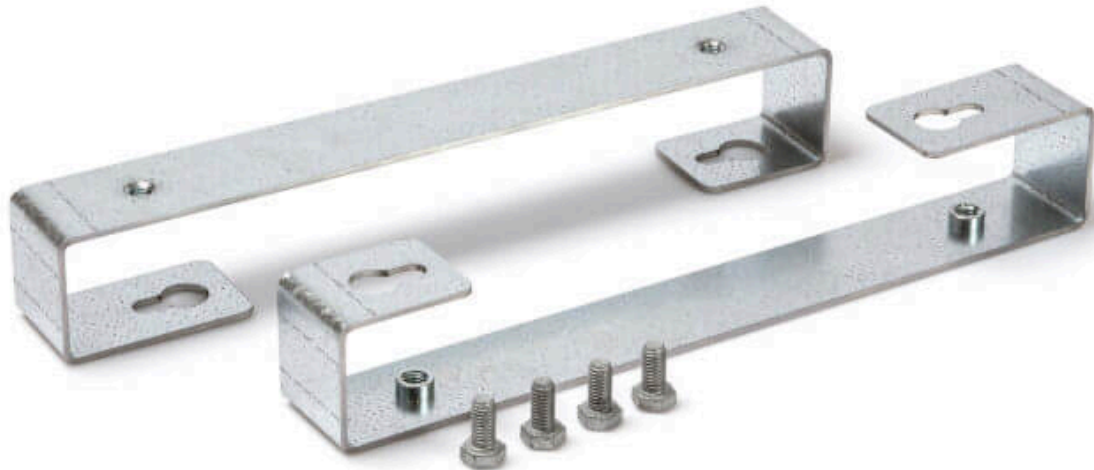

## Bracket splice cabinet T20

**Part no.**

11478440