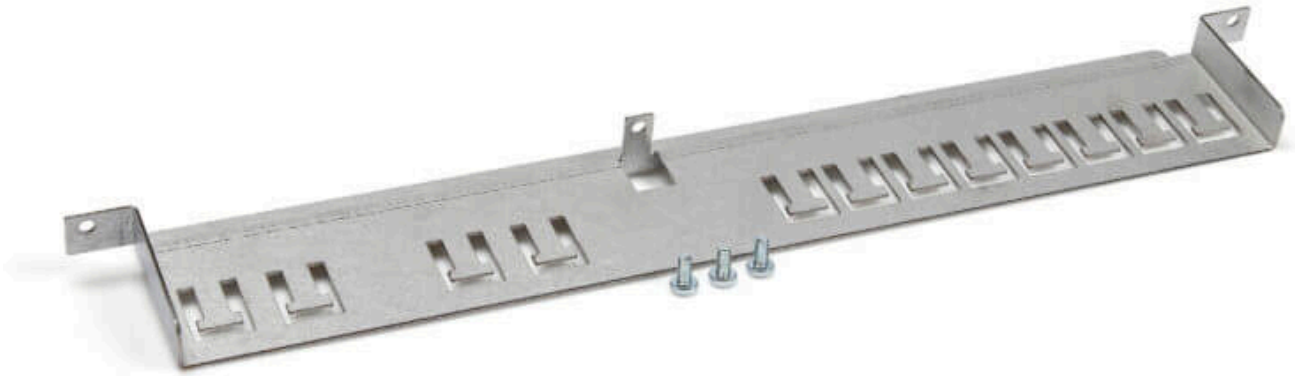

## Cable holder cabinet T8

**Part no.**

11408269

**Cable holder cabinet T8**