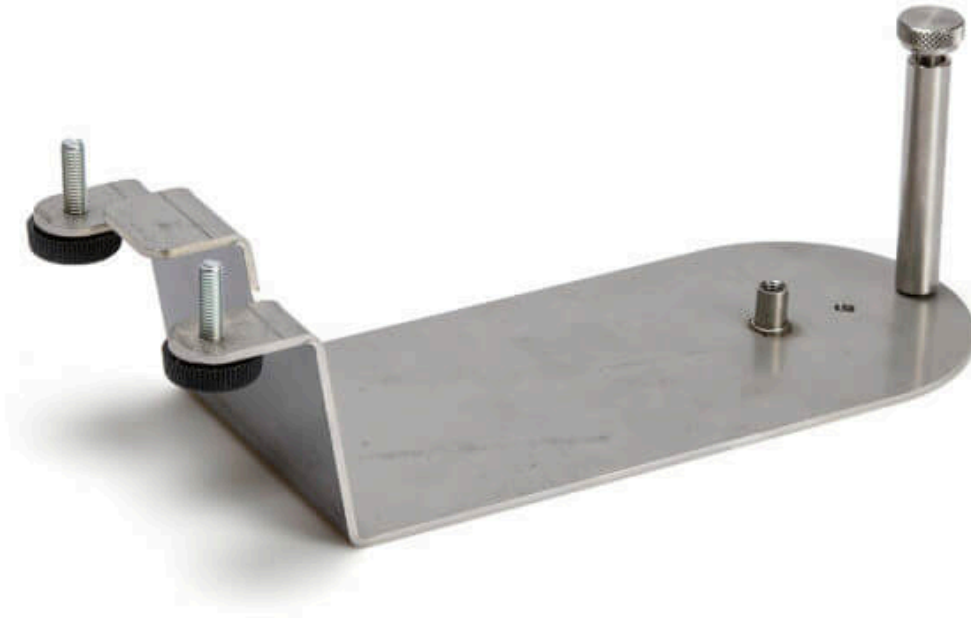

## Cassette holder vertical

**Part no.**

11216105

**Cassette holder vertical**

- Suitable for joint closures of Dome type.