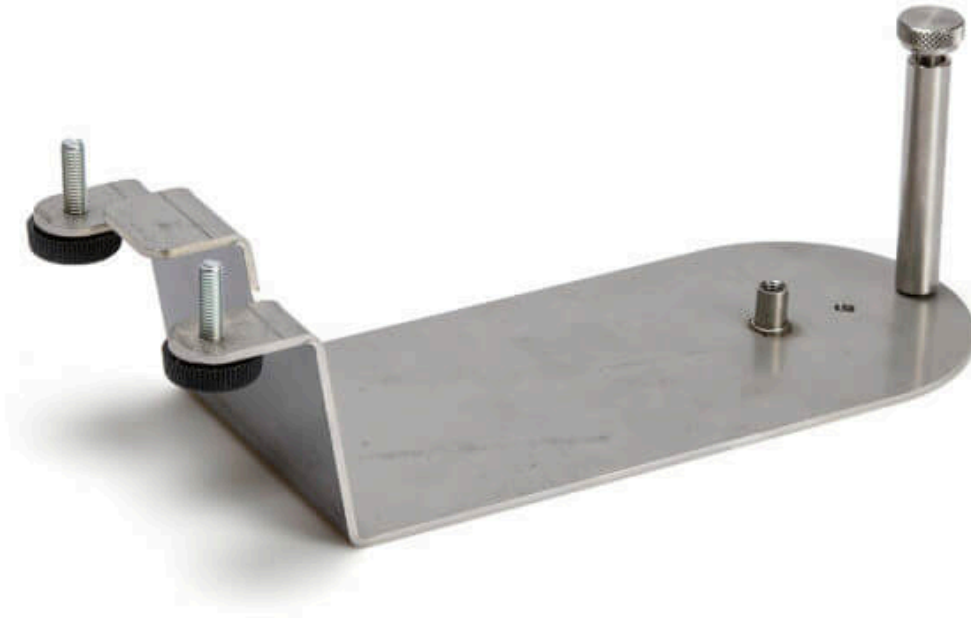

Cassette holder vertical

Part no.

11216105

Cassette holder vertical

- Suitable for joint closures of Dome type.