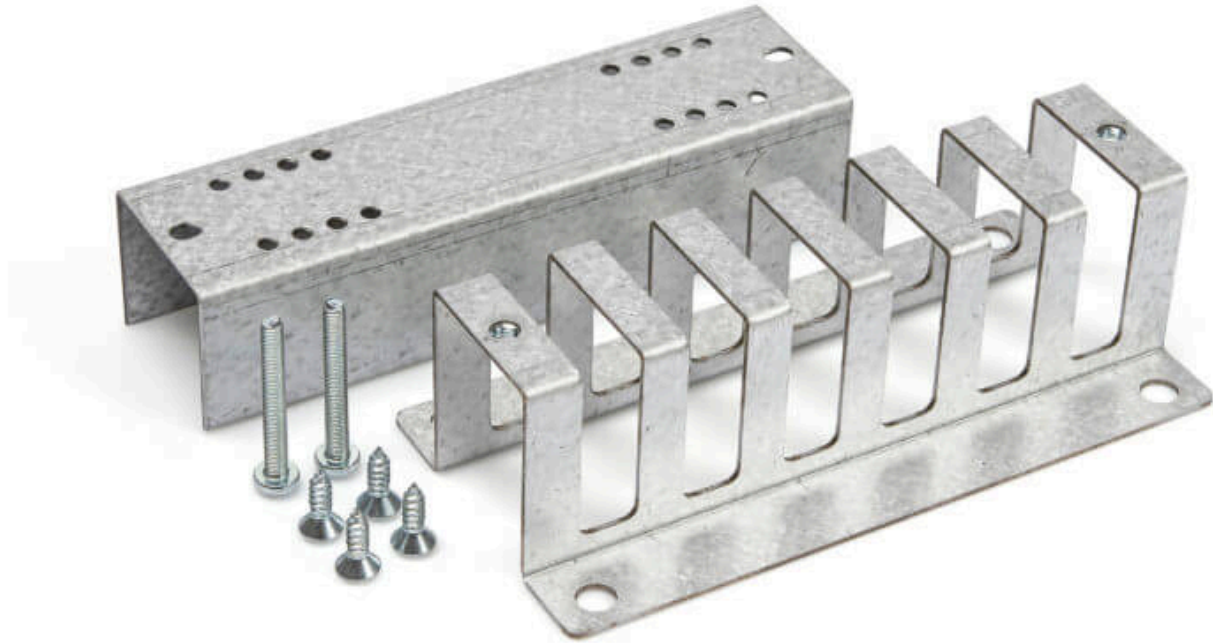

Ductholder 14 mm.

Part no.

11408234

Ductholder 14 mm.

- Suitable for 14mm ducts/tubes
- Depth 40mm x 6