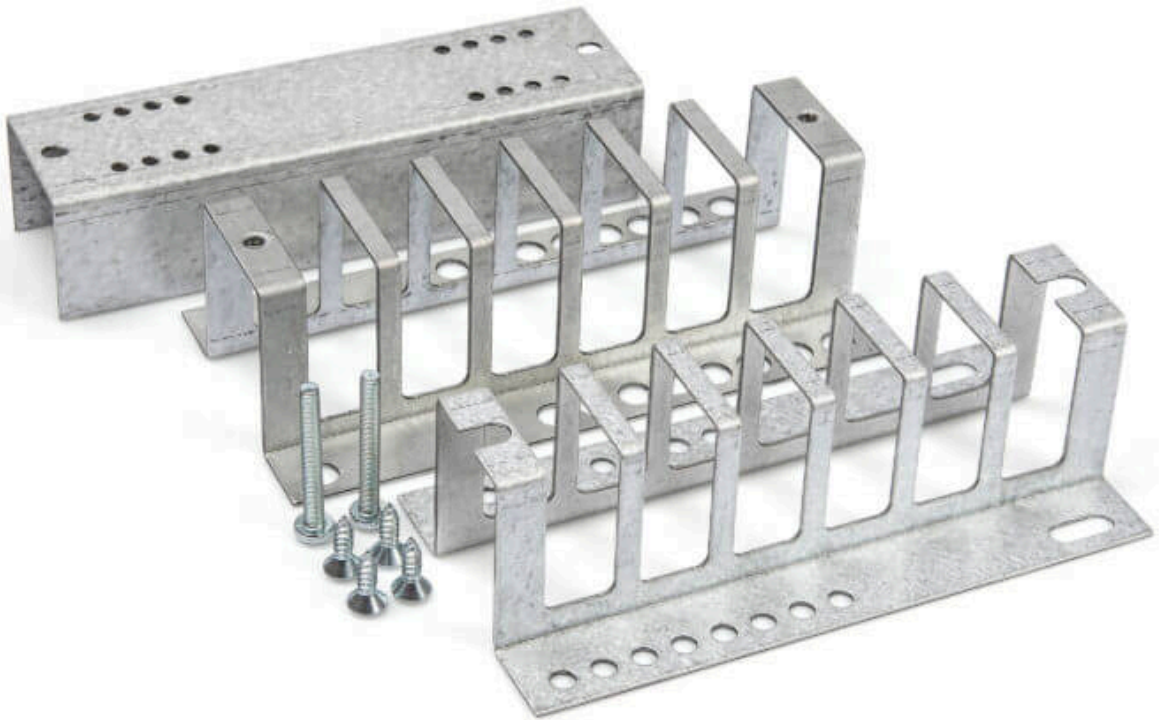

Ductholder Multi 9-18 mm.

Part no.

11408224

Ductholder Multi 9-18 mm.