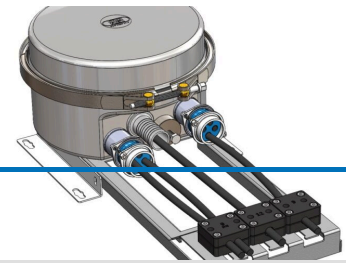

Bracket Beachflex

Part no.

11214047

Tillbehör

Product

Wallbracket TMC/Beachflex

Part no.

11 214 033