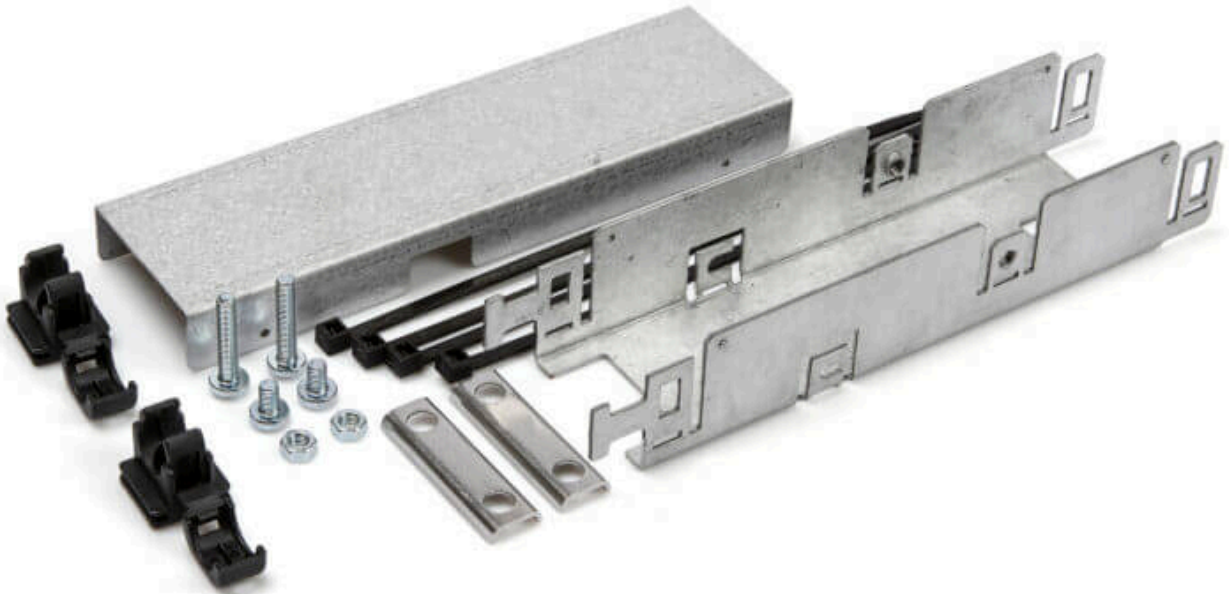

## Holder external 2x10 flex hose

**Part no.**

11478052

**Holder external 2x10 flex hose**

- Suitable for 2x 20 mm or 1x 50 mm cable