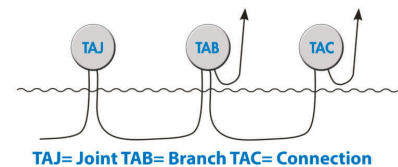

Joint Closure TA Beachflex

Artikelnummer

11140171

TA Beachflex

Joint Closure TA Beachflex is designed for harsh coastal environments. Joint Closure TA Beachflex is a complete system used for the transition between wire armoured submarine cables and/or land cable.

TA Beachflex consists of a T240 type TA mounted on a strain relief frame (stainless steel bracket). The cable entries to the joint closure are configured for a variety of applications, such as:

- **TAJ:** Joint between two submarine cables with capability of a future branch.
- **TAB:** Branch between two submarine cables with branching ground cable.
- **TAC:** Connection between submarine cable and ground cable.