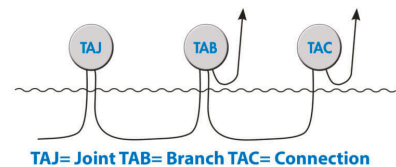

# Joint Closure TA Beachflex

**Part no.**

11140171

**TA Beachflex**

**Joint Closure TA Beachflex** is designed for harsh coastal environments. Joint Closure TA Beachflex is a complete system used for the transition between wire armoured submarine cables and/or land cable.

TA Beachflex consists of a T240 type TA mounted on a strain relief frame (stainless steel bracket). The cable entries to the joint closure are configured for a variety of applications, such as:

- **TAJ:** Joint between two submarine cables with capability of a future branch.
- **TAB:** Branch between two submarine cables with branching ground cable.
- **TAC:** Connection between submarine cable and ground cable.