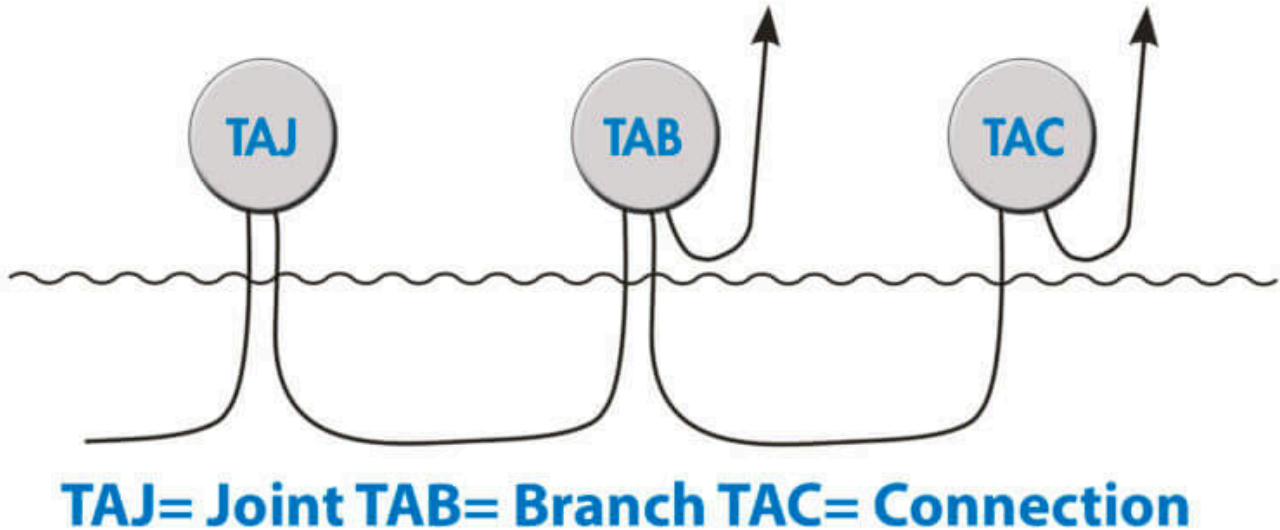

## Joint closure TAC 240/50

### TA Beachflex

**Joint Closure TA Beachflex** is designed for harsh coastal environments. Joint Closure TA Beachflex is a complete system used for the transition between wire armoured submarine cables and/or land cable.

TA Beachflex consists of a T240 type TA mounted on a strain relief frame (stainless steel bracket). The cable entries to the joint closure are configured for a variety of applications, such as:

- **TAJ:** Joint between two submarine cables with capability of a future branch.
- **TAB:** Branch between two submarine cables with branching ground cable.
- **TAC:** Connection between submarine cable and ground cable.