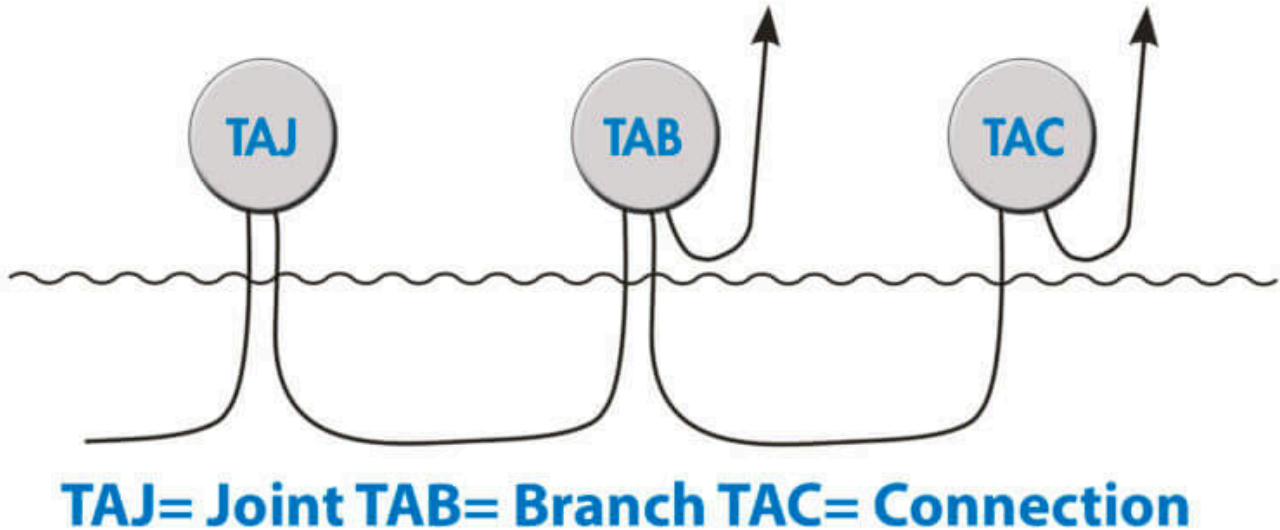

Joint closure TAC 240/50

Tuotenumero

11140175

TA Beachflex

Joint Closure TA Beachflex is designed for harsh coastal environments. Joint Closure TA Beachflex is a complete system used for the transition between wire armoured submarine cables and/or land cable.

TA Beachflex consists of a T240 type TA mounted on a strain relief frame (stainless steel bracket). The cable entries to the joint closure are configured for a variety of applications, such as:

- **TAJ:** Joint between two submarine cables with capability of a future branch.
- **TAB:** Branch between two submarine cables with branching ground cable.
- **TAC:** Connection between submarine cable and ground cable.

The closure is equipped with cable strength member clamps, splice protectors, Multicassette, sea cable/ground cable bushing, hose clamps and bracket. Joint Closure TA is available in three different types, depending on the total number of fibres to be spliced. The number of fibres will determine the number of cassettes. Please choose a suitable joint closure for your fibre cables as specified in the table below. Together with a locking cap, the closure can easily be locked with a padlock. Depending on sea cable type add FIMT and potential equalizer (earth strap) kit.