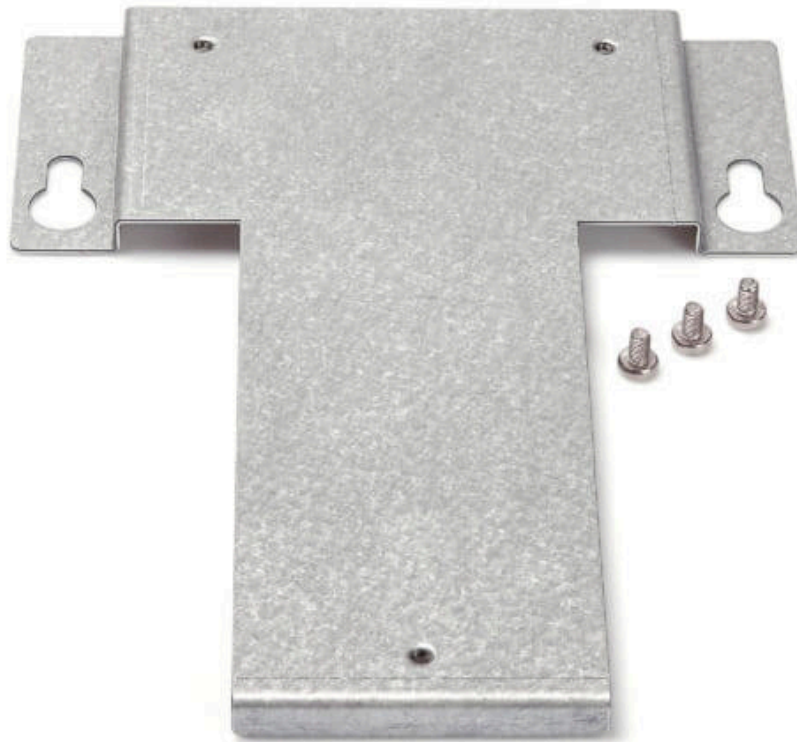

Mounting bracket Splice cabinet T2

Part no.

11408262

Mounting bracket T2/24B and T512