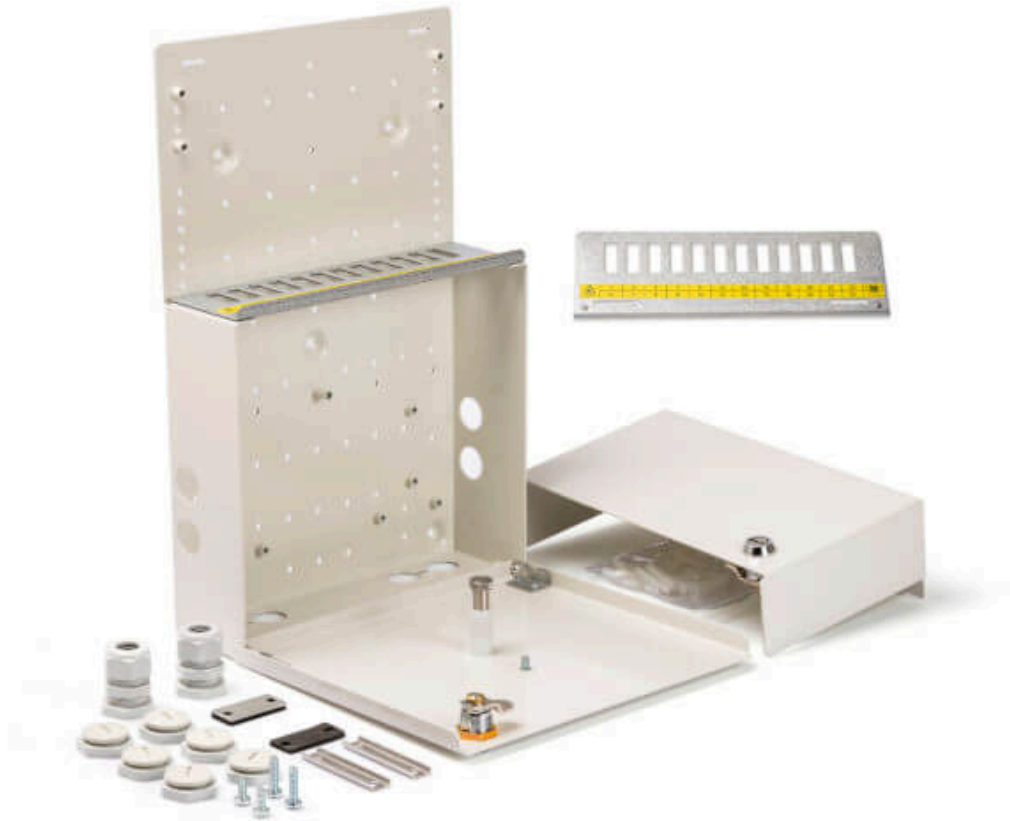

# Multiflex 12xSC Duplex

**Part no.**

11470050

**Multiflex**

- Versatile indoor Cabinet for termination of opto cables.
- 8 cable inputs, 4 at the bottom and 2 plugged on each side.
- Optical cross-coupling.
- Interface between operator and customer.
- Detachable cover with lock, Assa-Abloy.

**Capacity:**

Joints: 1-2 Multicassettes (Capacity two Multicassettes, 72 singelfibres)

Termination: 12 SC Duplex connectors.

Cable inlets: 8 with two midspan intakes in the bottom.

**Mounting:**

Wall or outdoor cabinettes with three included screws.

**Dimensions:**

Height: 365 mm

Width: 244 mm

Depth: 80 mm

**Weight:**

3,6 kg

**Material:**

Powder coated aluzinc steel