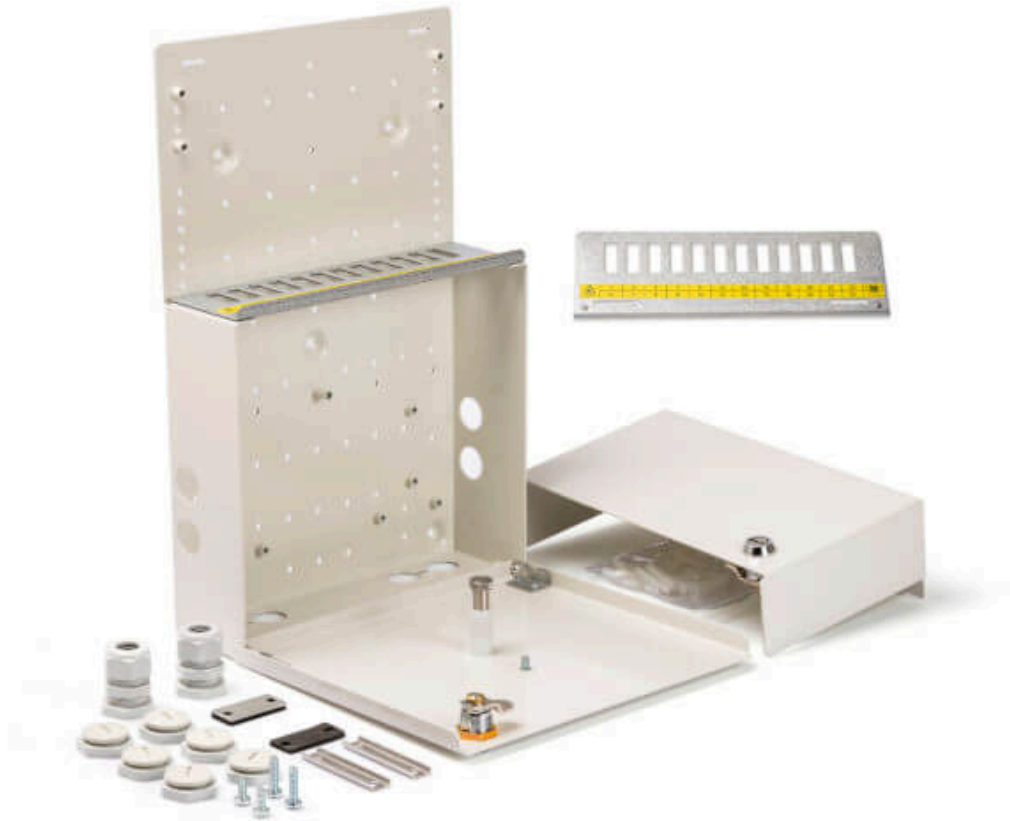

Multiflex 12xSC Duplex

**Part no.**

11470050

Multiflex

- Versatile indoor Cabinet for termination of opto cables.
- 8 cable inputs, 4 at the bottom and 2 plugged on each side.
- Optical cross-coupling.
- Interface between operator and customer.
- Detachable cover with lock, Assa-Abloy.

Capacity:

Joints: 1-2 Multicassettes (Capacity two Multicassettes, 72 singelfibres)

Termination: 12 SC Duplex connectors.

Cable inlets: 8 with two midspan intakes in the bottom.

Mounting:

Wall or outdoor cabinettes with three included screws.

Dimensions:

Height: 365 mm

Width: 244 mm

Depth: 80 mm

Weight:

3,6 kg

Material:

Powder coated aluzinc steel