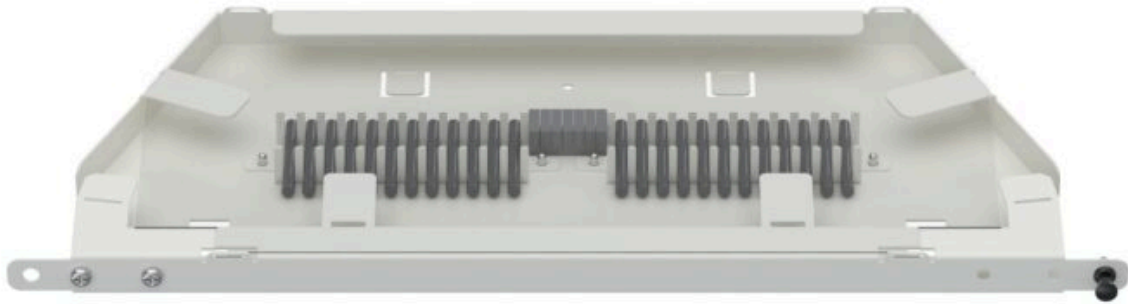

# Splice cassette 19" 1/2U

## Artikelnummer

11400700

Loose cassette suitable for 19" splice modules/units in the 700 series.

2 sleeve holders with 12 slots each. (each sleeve holder can accommodate up to 144 slim sleeves)

**Slot width:** 4.4 mm

**Slot depth:** 15.9 mm

**Height:** 20 mm

**Width:** 419 mm

**Depth:** 165 mm

**Color code:** RAL 9010 gloss.

**Height:**