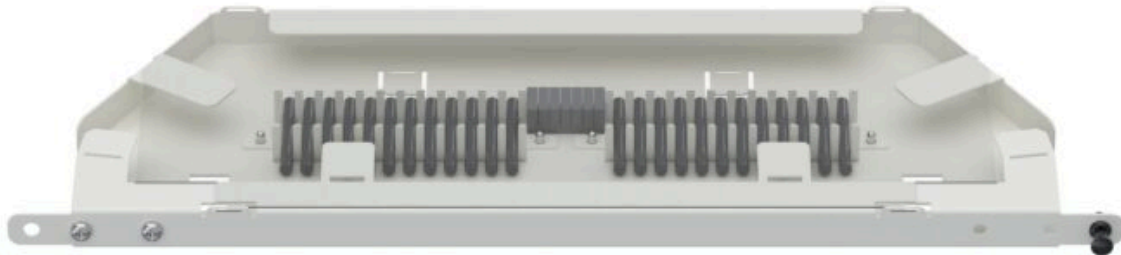

Splice cassette 19" 1/2U Shallow

Artikelnummer

11400702

Loose cassette suitable for 19" splice modules/units in the 700 series.

2 sleeve holders with 12 slots each (each sleeve holder can accommodate up to 144 slim sleeves)

Slot width: 4.4 mm

Slot depth: 15.9 mm

Height: 20 mm

Width: 419 mm

Depth: 135 mm

Color code: RAL 9010 gloss.

Kompatibla hållare

Product	Artikelnummer
Spliceunit 19" 1U	11 400 701
Splicemodule 19" frame 1U	11 400 711
Splicemodule frame 19" 2U	11 400 712
Splicemodule frame 19" 4U	11 400 714
Spliceunit 19" 4U	11 400 717