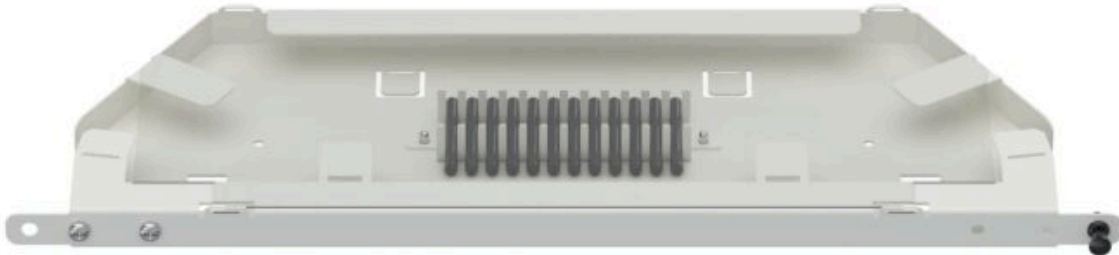

Splice cassette 19" 1/2U Shallow Single

Artikelnummer

11400705

Loose cassette suitable for 19" splice modules/units in the 700 series.

1 sleeve holder with 12 slots. (each sleeve holder can accommodate up to 144 slim sleeves)

Slot width: 4.4 mm

Slot depth: 15.9 mm

Height: 20 mm

Width: 419 mm

Depth: 135 mm

Color code: RAL 9010 gloss.

Kompatibla hållare

Product	Artikelnummer
Spliceunit 19" 1U	11 400 701
Splicemodule 19" frame 1U	11 400 711
Splicemodule frame 19" 2U	11 400 712
Splicemodule frame 19" 4U	11 400 714
Spliceunit 19" 4U	11 400 717