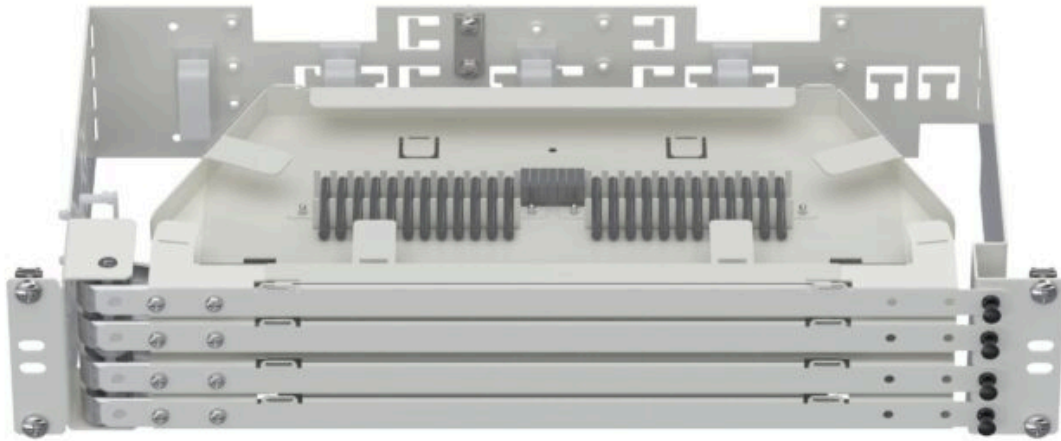

# Splicemodule 19" 2U complete

## Artikelnummer

11400713

19" splicemodule frame with holders and 4 splice cassettes.

**Capacity:** up to 1152 slim sleeves

**RAL:** 9010

**Height unit:** 2U

**Color code:** RAL 9010 gloss