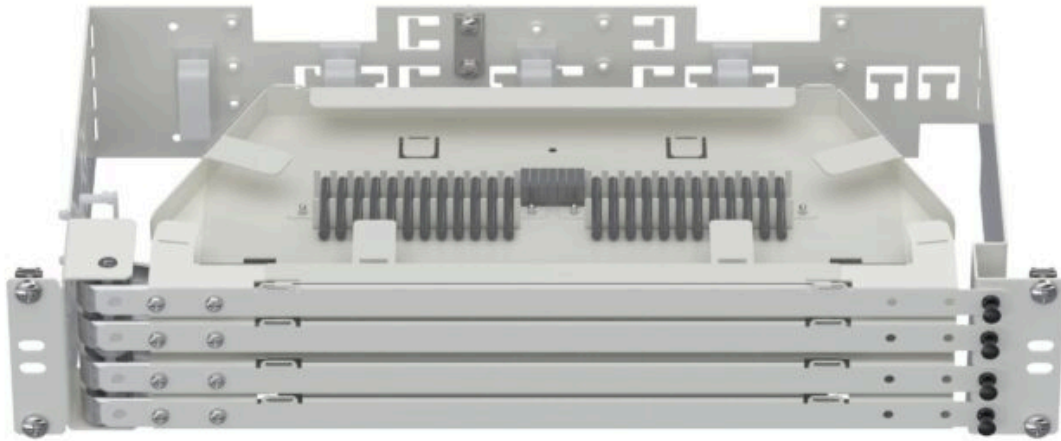

Splicemodule 19" 2U complete

Part no.

11400713

19" splicemodule frame with holders and 4 splice cassettes.

Capacity: up to 1152 slim sleeves

RAL: 9010

Height unit: 2U

Color code: RAL 9010 gloss