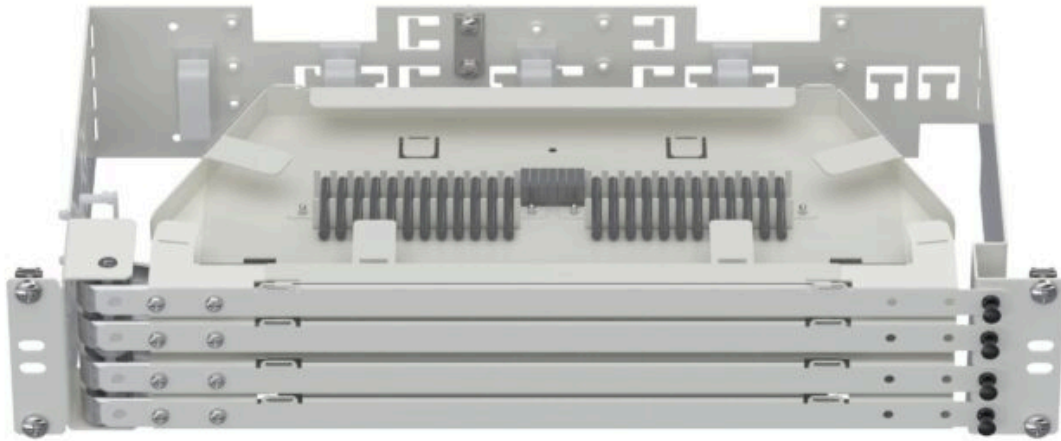

Splicemodule 19" 2U complete

Tuotenumero

11400713

19" splicemodule frame with holders and 4 splice cassettes.

Capacity: up to 1152 slim sleeves

RAL: 9010

Height unit: 2U

Color code: RAL 9010 gloss