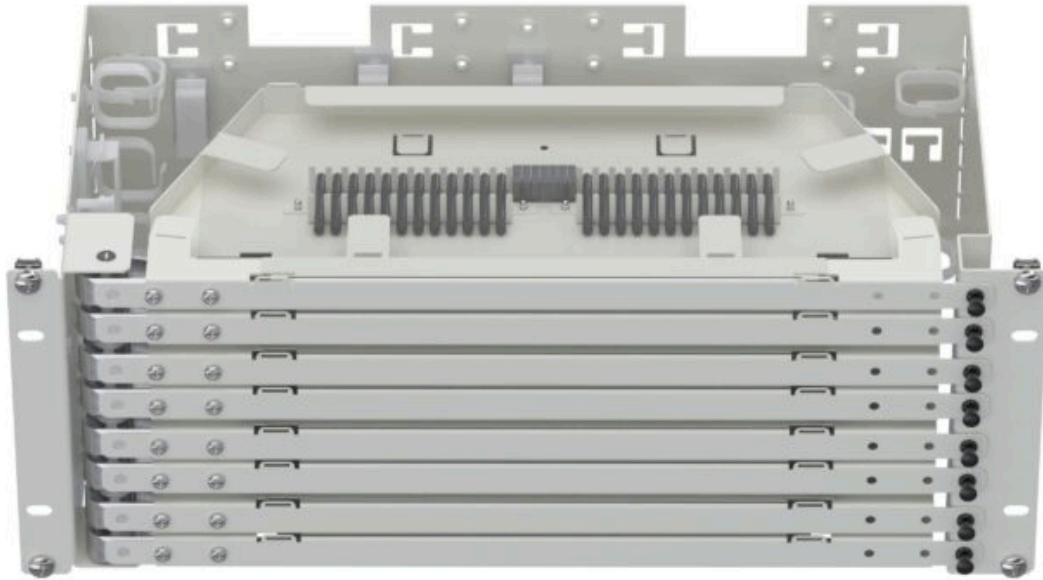

Splicemodule 19" 4U complete

Artikelnummer

11400715

19" splice module complete, pre-installed with 8 splice cassettes.

Capacity: up to 2304 slim sleeves

Color code: RAL 9010 gloss.

Height unit: 4U