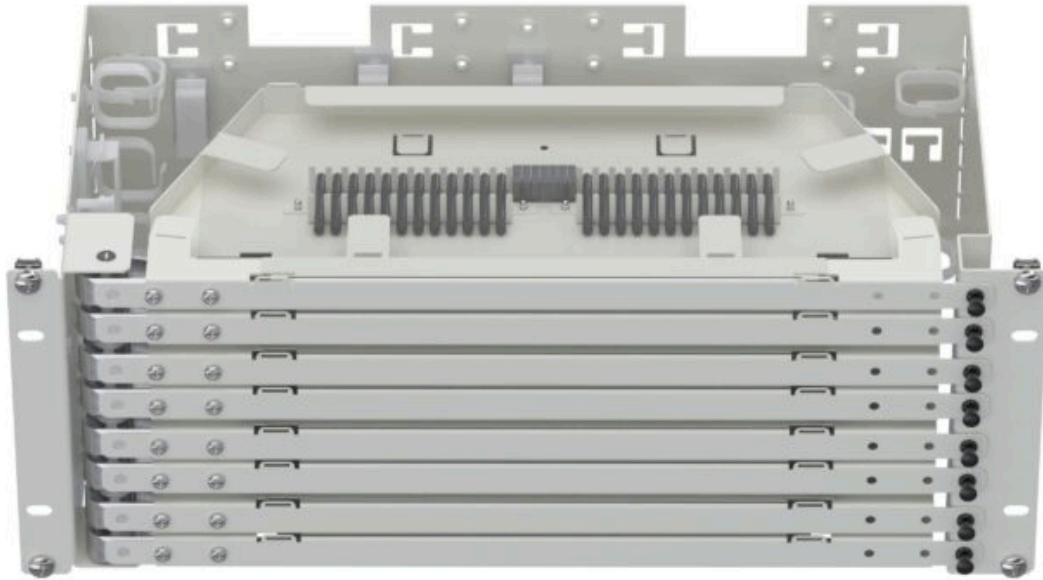

## Splicemodule 19" 4U complete

**Part no.**

11400715

19" splice module complete, pre-installed with 8 splice cassettes.

**Capacity:** up to 2304 slim sleeves

**Color code:** RAL 9010 gloss.

**Height unit:** 4U