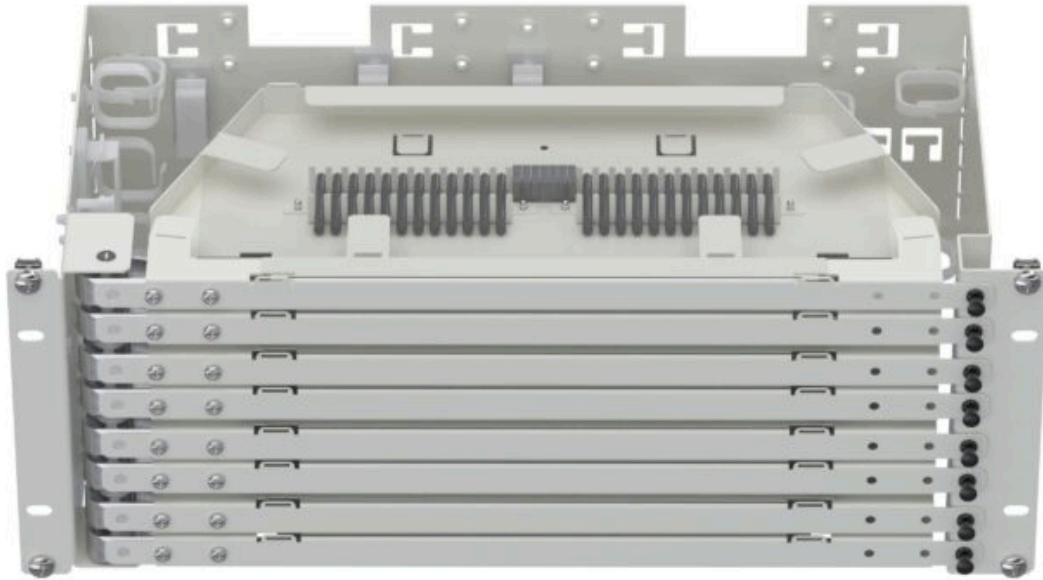

Splicemodule 19" 4U complete

**Tuotenumero**

11400715

19" splice module complete, pre-installed with 8 splice cassettes.

Capacity: up to 2304 slim sleeves

Color code: RAL 9010 gloss.

Height unit: 4U