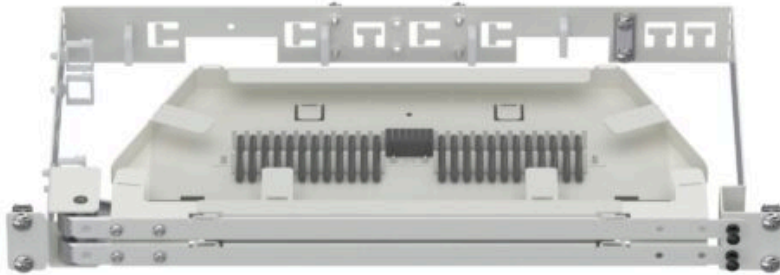

Splicemodule 19" frame 1U complete

Artikelnummer

11400710

- Splice module frame 19" with holder and 2 splice cassettes. **Capacity:** up to 576 slim sleeves

Height unit: 1U

Color code: RAL 9010 gloss.