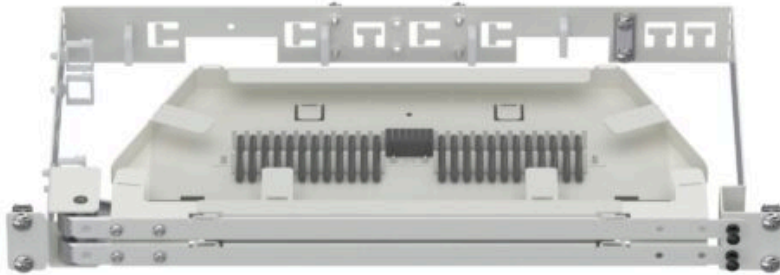

# Splicemodule 19" frame 1U complete

**Part no.**

11400710

- Splice module frame 19" with holder and 2 splice cassettes. **Capacity:** up to 576 slim sleeves

**Height unit:** 1U

**Color code:** RAL 9010 gloss.