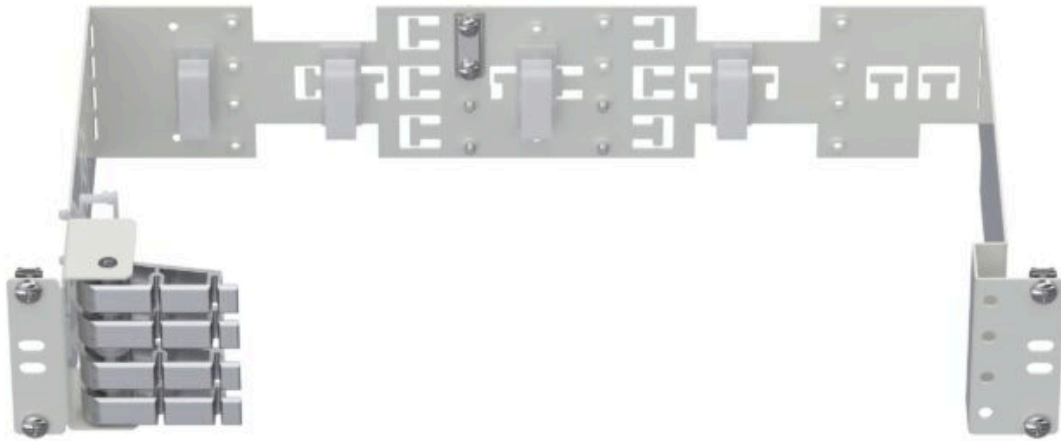

Splicemodule frame 19" 2U

Artikelnummer

11400712

19" splicemodule frame, for up to 4 splice cassettes or 2 termination cassettes.

Height unit: 2U

Color code: RAL 9010 gloss.

Kassetter

Product	Artikelnummer
Splice-cassette 19" 1/2U	11 400 700
Splice-cassette 19" 1/2U Shallow	11 400 702
Splice-cassette 19" 1/2U Single	11 400 703
Splice-cassette 19" 1/2U Single Transverse	11 400 704
Splice-cassette 19" 1/2U Shallow Single	11 400 705
Cassette 12xSCD/LCQ 19" 1U	11 400 720