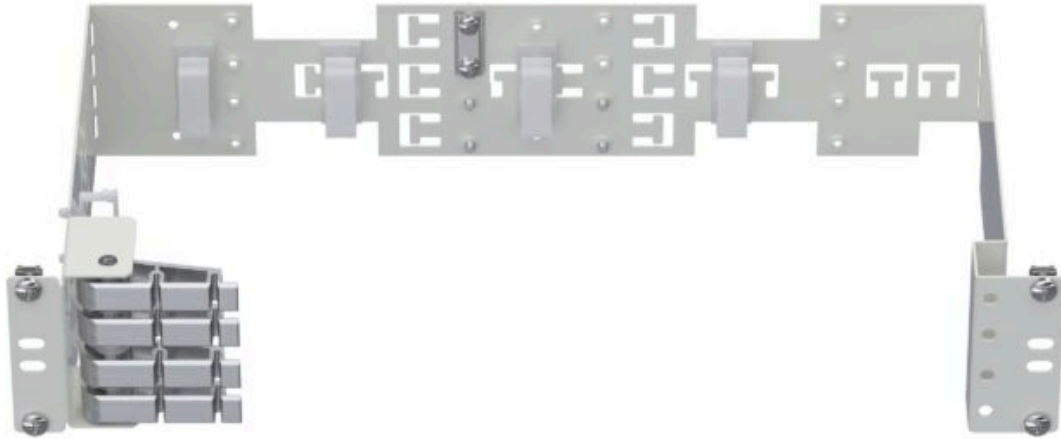

Splicemodule frame 19" 2U

Part no.

11400712

19" splicemodule frame, for up to 4 splice cassettes or 2 termination cassettes.

Height unit: 2U

Color code: RAL 9010 gloss.

Kassetter

Product	Part no.
Splice cassette 19" 1/2U	11 400 700
Splice cassette 19" 1/2U Shallow	11 400 702
Splice cassette 19" 1/2U Single	11 400 703
Splice cassette 19" 1/2U Single Transverse	11 400 704
Splice cassette 19" 1/2U Shallow Single	11 400 705
Cassette 12xSCD/LCQ 19" 1U	11 400 720