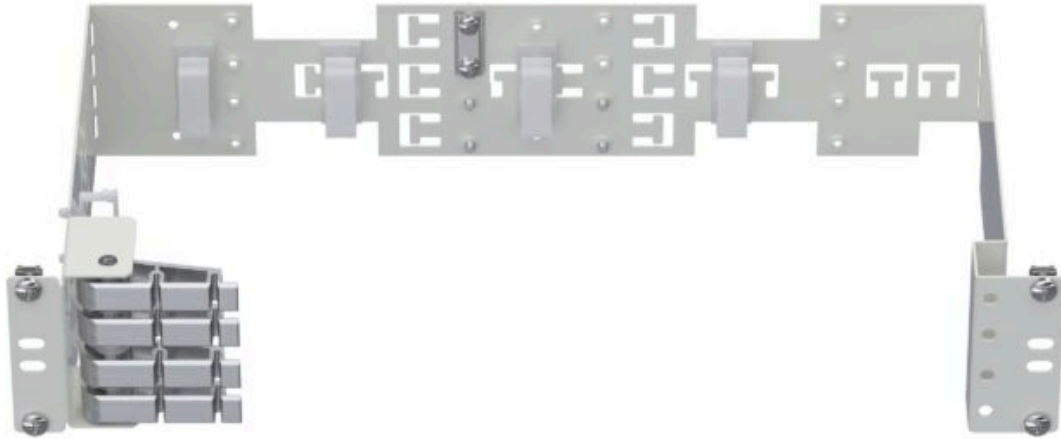

Splicemodule frame 19" 2U

Tuotenumero

11400712

19" splicemodule frame, for up to 4 splice cassettes or 2 termination cassettes.

Height unit: 2U

Color code: RAL 9010 gloss.

Kassetter

Product	Tuotenumero
Splice cassette 19" 1/2U	11 400 700
Splice cassette 19" 1/2U Shallow	11 400 702
Splice cassette 19" 1/2U Single	11 400 703
Splice cassette 19" 1/2U Single Transverse	11 400 704
Splice cassette 19" 1/2U Shallow Single	11 400 705
Cassette 12xSCD/LCQ 19" 1U	11 400 720