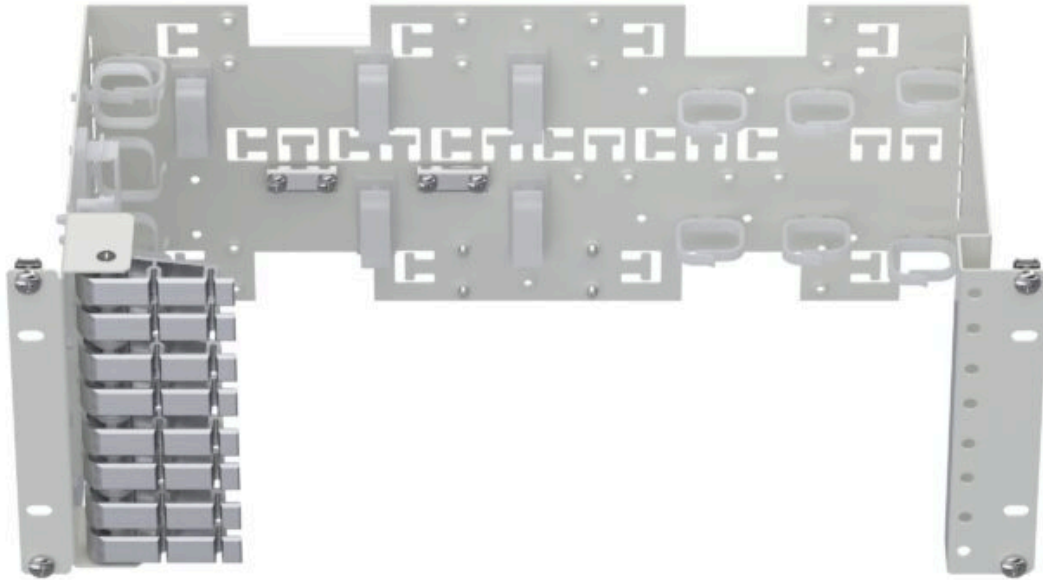

Splicemodule frame 19" 4U

Artikelnummer

11400714

19" splice module frame, for up to 8 splice cassettes or 4 termination cassettes.

Height unit: 4U

Color code: RAL 9010 gloss.

Kassetter

Product	Artikelnummer
Splice cassette 19" 1/2U	11 400 700
Splice cassette 19" 1/2U Shallow	11 400 702
Splice cassette 19" 1/2U Single	11 400 703
Splice cassette 19" 1/2U Single Transverse	11 400 704
Splice cassette 19" 1/2U Shallow Single	11 400 705
Cassette 12xSCD/LCQ 19" 1U	11 400 720