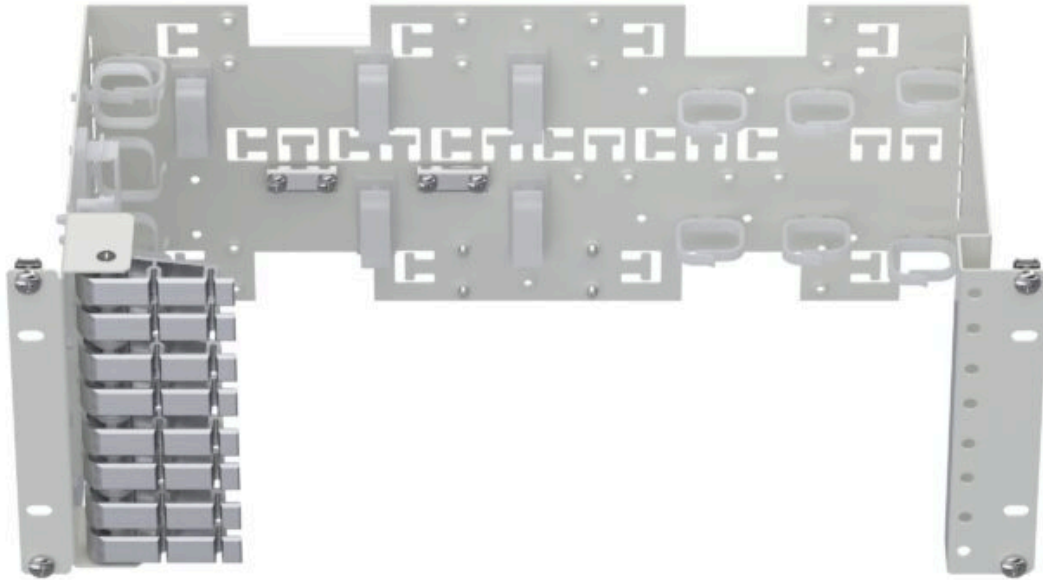

# Splicemodule frame 19" 4U

**Part no.**

11400714

19" splice module frame, for up to 8 splice cassettes or 4 termination cassettes.

**Height unit:** 4U

**Color code:** RAL 9010 gloss.

**Kassetter**

Product	Part no.
Splice cassette 19" 1/2U	11 400 700
Splice cassette 19" 1/2U Shallow	11 400 702
Splice cassette 19" 1/2U Single	11 400 703
Splice cassette 19" 1/2U Single Transverse	11 400 704
Splice cassette 19" 1/2U Shallow Single	11 400 705
Cassette 12xSCD/LCQ 19" 1U	11 400 720