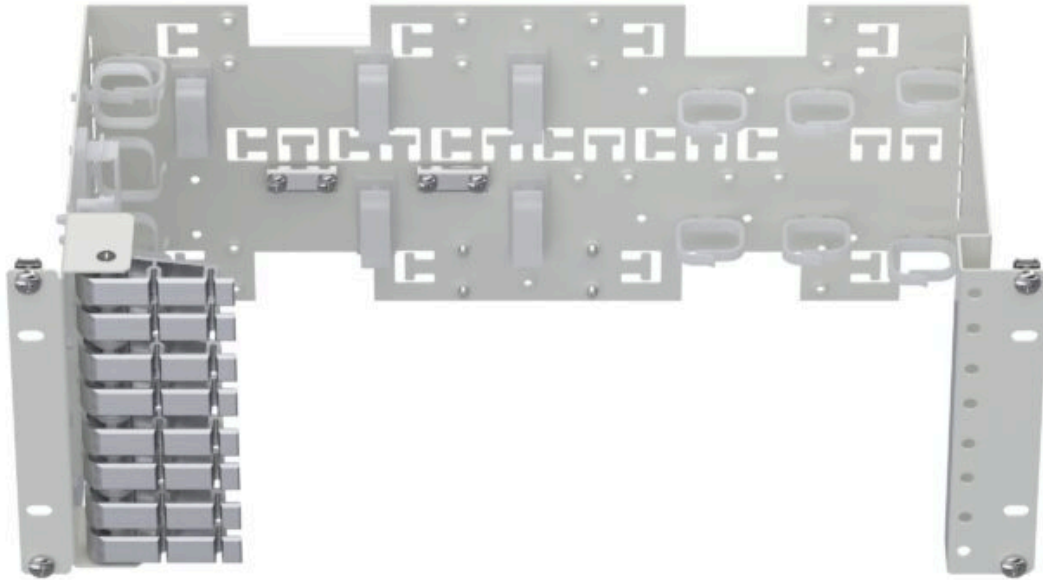

Splicemodule frame 19" 4U

Tuotenumero

11400714

19" splice module frame, for up to 8 splice cassettes or 4 termination cassettes.

Height unit: 4U

Color code: RAL 9010 gloss.

Kassetter

Product	Tuotenumero
Splice cassette 19" 1/2U	11 400 700
Splice cassette 19" 1/2U Shallow	11 400 702
Splice cassette 19" 1/2U Single	11 400 703
Splice cassette 19" 1/2U Single Transverse	11 400 704
Splice cassette 19" 1/2U Shallow Single	11 400 705
Cassette 12xSCD/LCQ 19" 1U	11 400 720