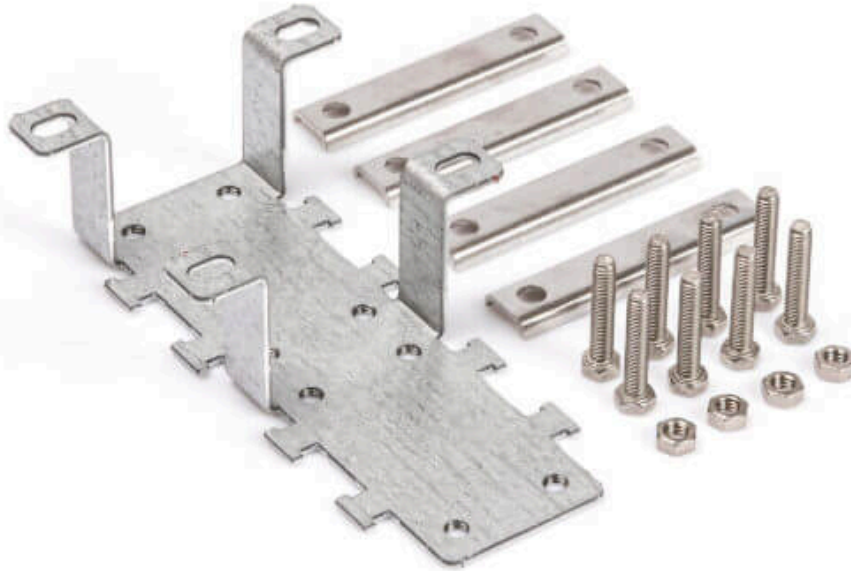

Strainrelief bottom intake T340

Part no.

11214448

Strainrelief bottom intake T340

- Strain relief suitable when cables enter from below.